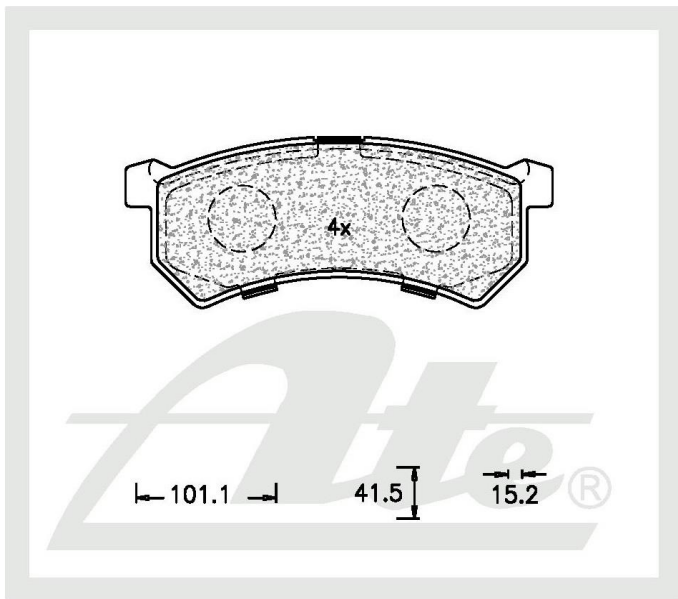

Details of new Part:

Brake Pad - FRONT

PART NO: ATE1268

Sizes:

Length - 101.1mm

Height - 41.5mm

Thickness - 15.2mm

Vehicle Application(s):