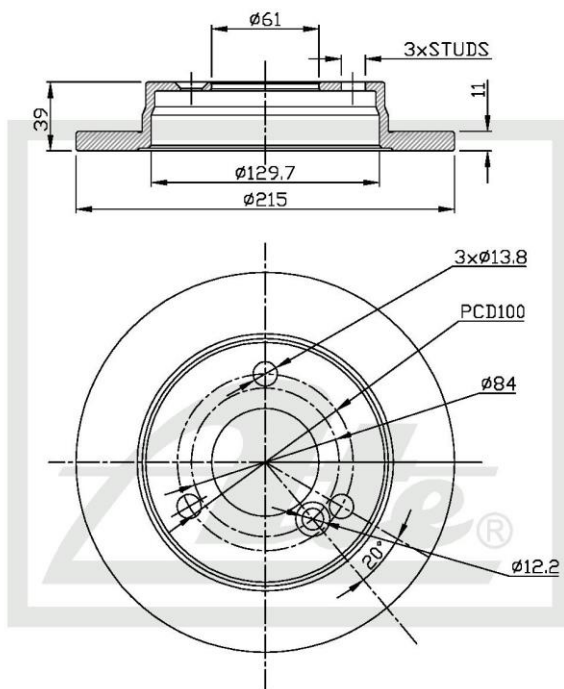

Details of new Part:

Brake Disc - FRONT

PART NO: 111.1034

Sizes:

Diameter - 215mm

Height - 39mm

PCD - 3x100mm

Spigot - 61mm