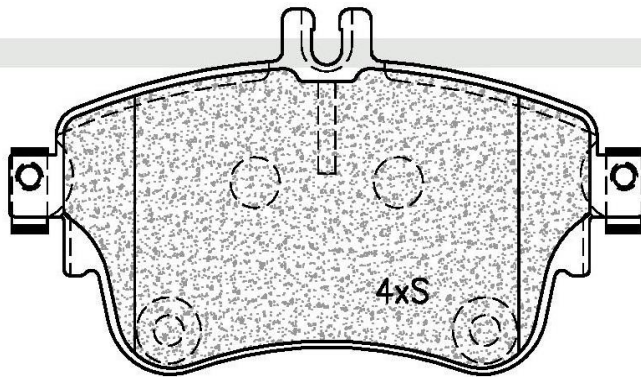

TECHNICAL BULLETIN
10 JANUARY 2020

ATE1357

(ATE and Teves are registered trademarks of Continental Teves AG & Co oHG and/or its affiliates in Frankfurt Germany and other Countries)

NEW PART NUMBER UPDATE

Drawing

Details of New Part

BRAKE PAD - FRONT

Brake Pad Sizes:

Length - 128.6mm

Height - 71.6mm

Thickness - 19mm

Box Dimensions

Weight - 1765g

L - 215mm

H - 89mm

W - 110.3mm

Barcode

ATE1357

128.6 71.6 19

Vehicle Applications