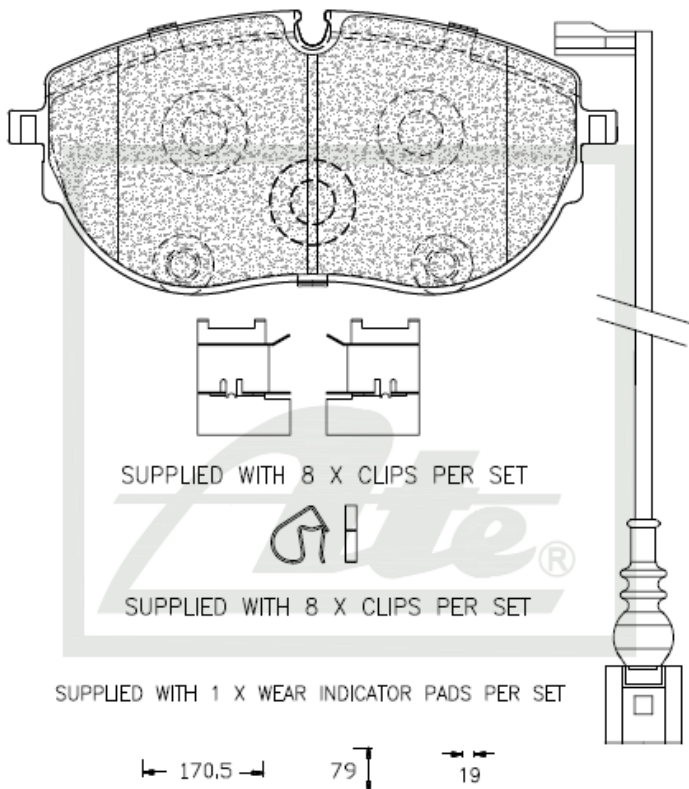

NEW PART NUMBER

Drawing

Details of New Part

Brake Pad – Front

Product Dimensions

Length – 170.5mm

Height – 79.0mm

Thickness – 19.0mm

Package Dimensions

Weight – 3000g

L – 200mm

W – 170mm

H – 90mm

Barcode

ATE1472

Front Position Rear