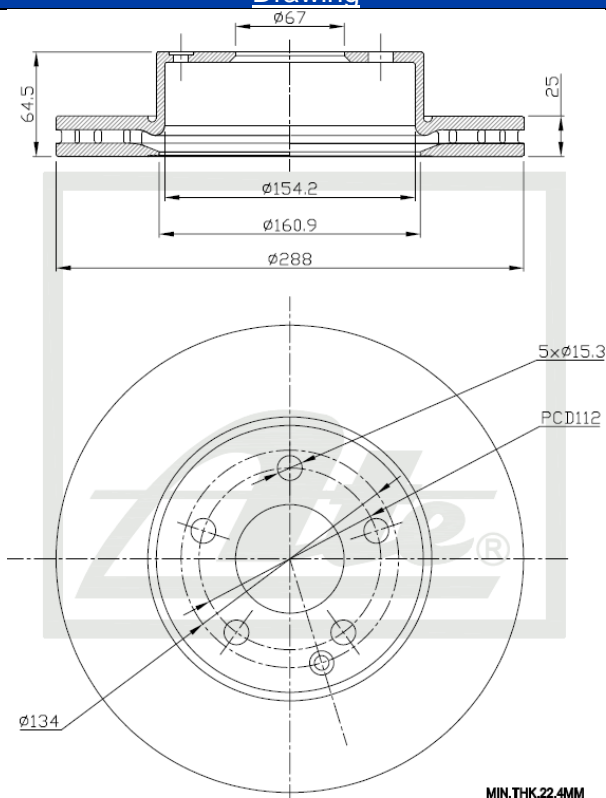

NEW PART NUMBER

Drawing

Details of New Part

Brake Disc – Front

Product Dimensions

Diameter – 288mm

Thickness - 25mm

Height – 64.5mm

PCD – 112mm

Spigot – 67.0mm

Package Dimensions

Weight – 7500g

L – 325.0mm

W – 310.0mm

H – 75.0mm