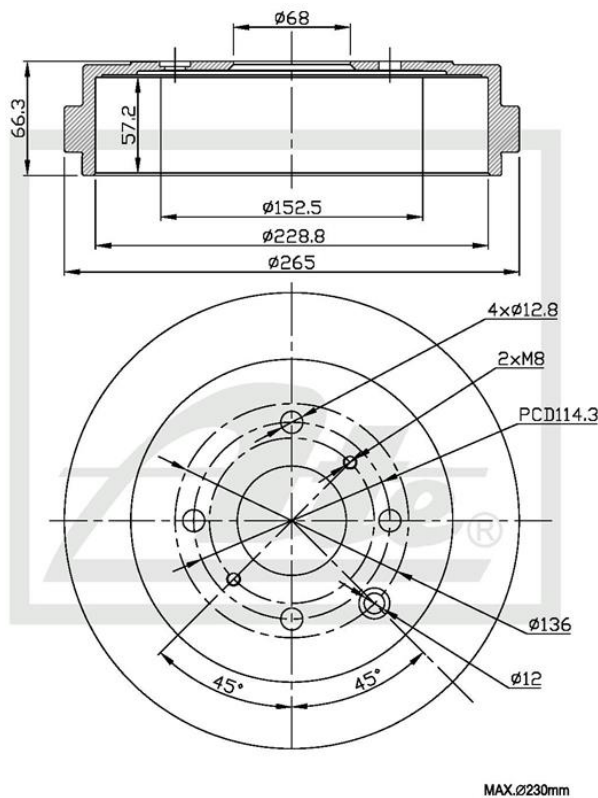

NEW PART NUMBER

Drawing

Details of New Part

Brake Drum – Rear

Product Dimensions

Outer Diameter - mm

Inner Diameter - mm

Height - mm

PCD - mm

Spigot - mm

Package Dimensions

Weight – 6000g

L – 299.02mm

W – 289.70mm

H – 77.04mm