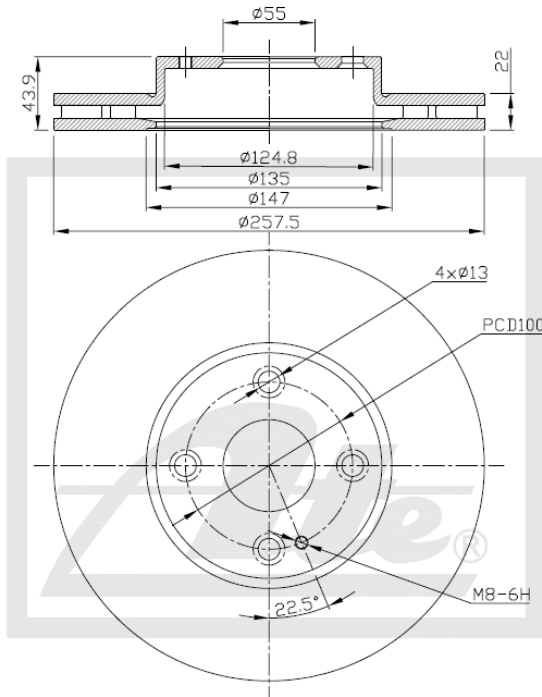

NEW PART NUMBER

Drawing

MIN.THK.20MM

Details of New Part

Brake Disc – Front

Product Dimensions

Diameter – 257.5mm

Thickness - 22mm

Height – 43.9mm

PCD – 100mm

Spigot – 55mm

Package Dimensions

Weight – 5000g

L – 300mm

W – 300mm

H – 55mm