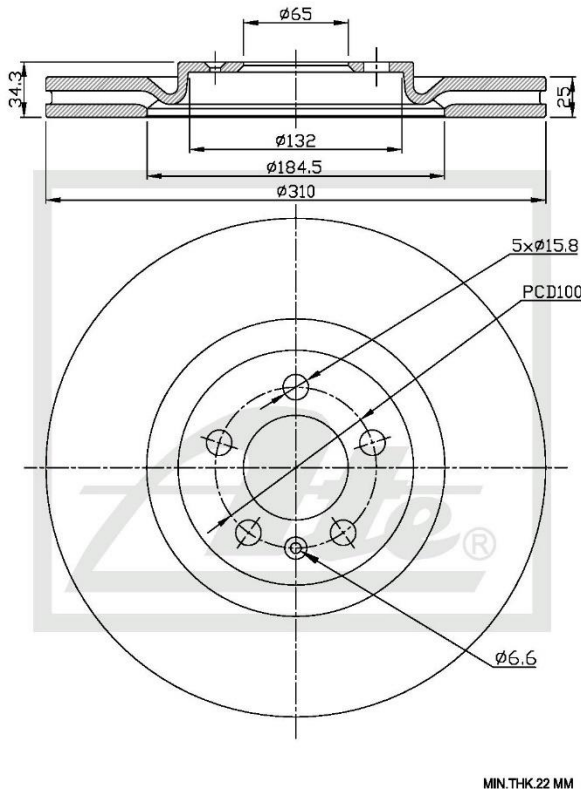

NEW PART NUMBER

Drawing

Details of New Part

Brake Disc – Front

Product Dimensions

Diameter – 310mm

Thickness - 25mm

Height – 34.3mm

PCD – 100mm

Spigot – 65mm

Package Dimensions

Weight – 8000g

L – 341.12mm

W – 321.62mm

H – 49mm