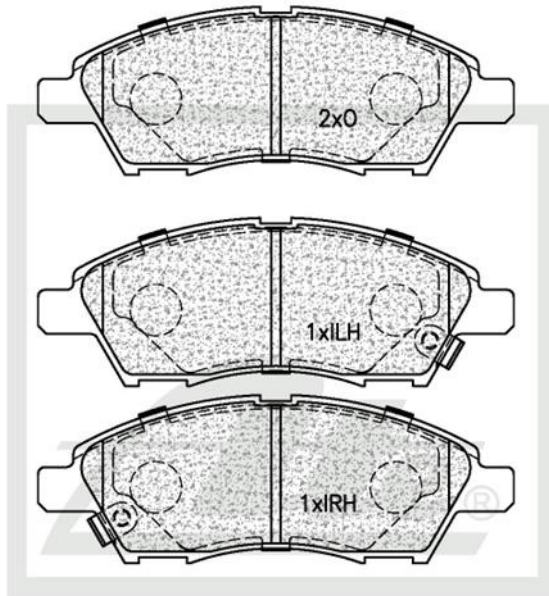

ATE1408

NEW PART NUMBER

Drawing

SUPPLIED WITH 2 X WEAR INDICATOR PADS PER SET
NOTE : L + R HANDED

Details of New Part

Brake Pad – Front

Product Dimensions

Length – 138.6mm

Height – 49.2mm

Thickness – 14mm

Package Dimensions

Weight – 1164.6g

L – 169.90mm

W – 135.60mm

H – 53.75mm

Barcode