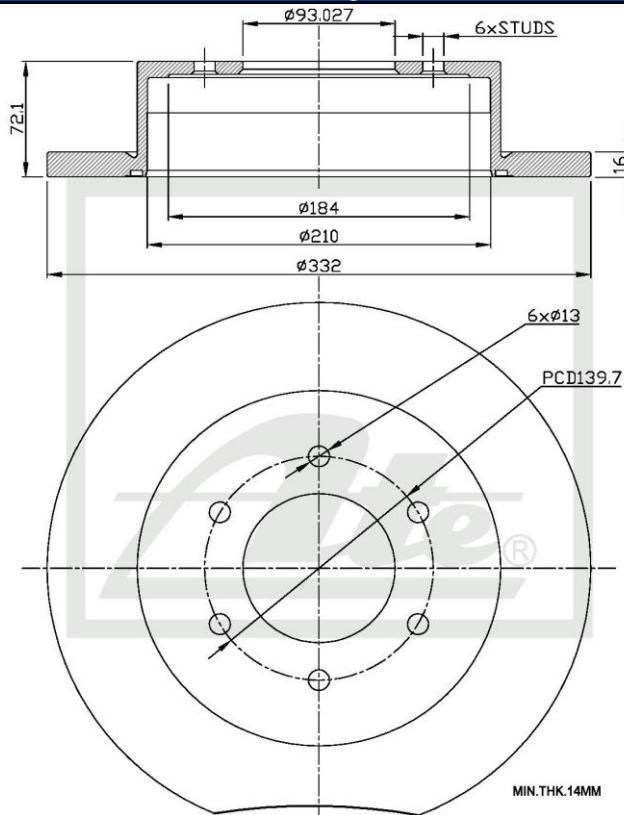

Drawing

Details of New Part

Brake Disc - REAR

Brake Disc Sizes:

Diameter - 332mm

Height - 72.1mm

PCD - 6/139.7mm

Spigot - 93.03mm

Box Dimensions

Weight - 7841g

L - 385mm

H - 80mm

W - 360mm

Barcode

Vehicle Applications

FORD EVEREST 2015-