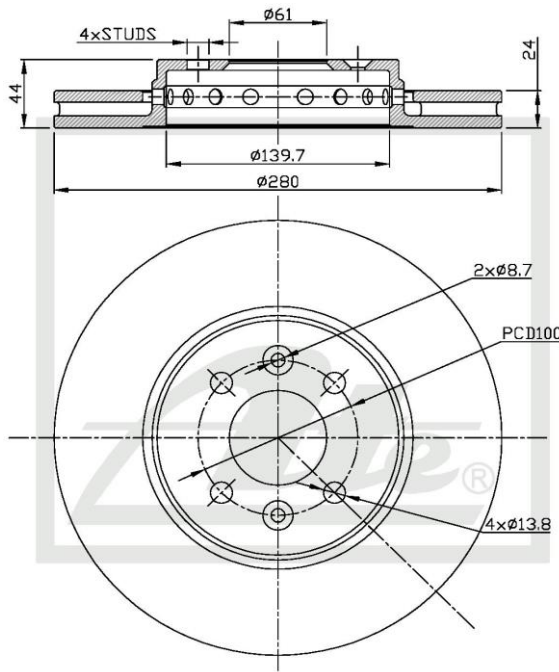

Details of new Part:

Brake Disc - FRONT

PART NO: 124.0253

Sizes:

Diameter - 280mm

Height - 44mm

PCD - 100mm

Spigot - 61mm