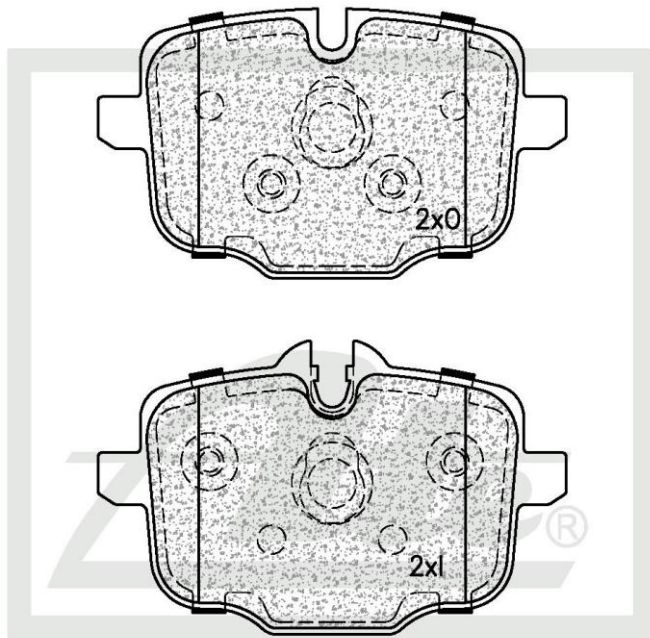

Drawing

← 115.9 → 65.6/74.6 ← 18 →

Details of New Part

BRAKE PAD - REAR

Brake Pad Sizes:

Length - 115.9mm

Height - 65.6mm/74.6mm

Thickness - 18mm

Box Dimensions

Weight - 1618g

L - 170mm

H - 58.4mm

W - 135mm

Barcode

ATE1310

Vehicle Applications