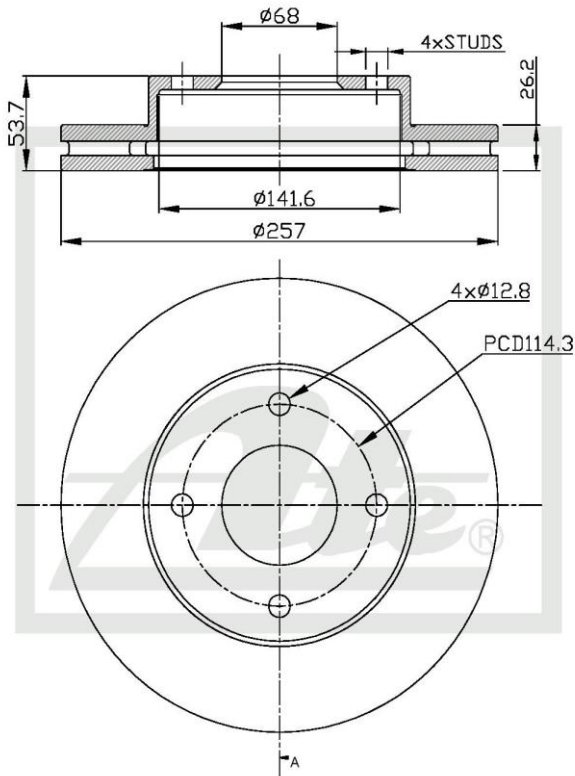

Drawing

MIN.THK.24 MM

Details of New Part

Brake Disc - FRONT

Brake Disc Sizes:

Diameter - 257mm

Height - 53.7mm

PCD - 4/114.3mm

Spigot - 68mm

Box Dimensions

Weight - 6500g

L - 280mm

H - 70mm

W - 270mm

Barcode

126.0175