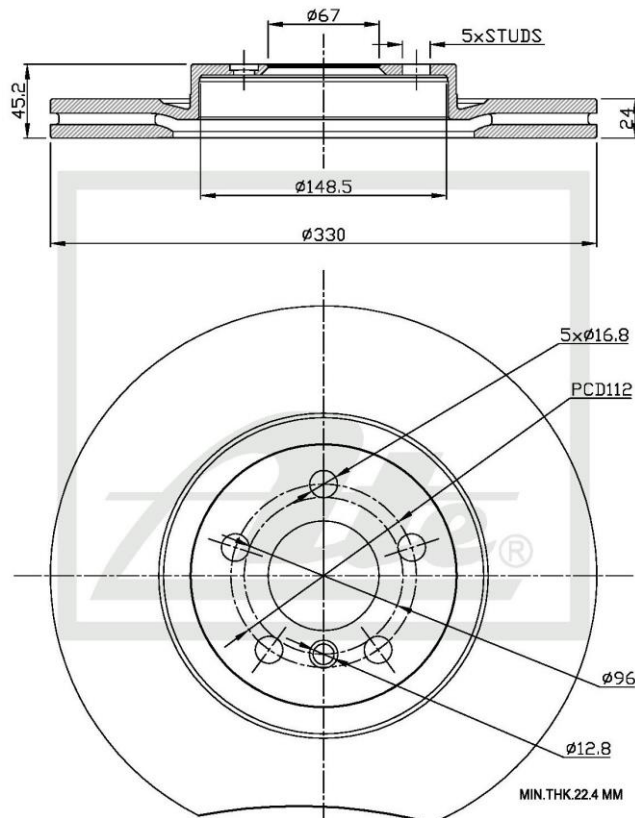

Drawing

Details of New Part

Brake Disc - FRONT

Brake Disc Sizes:

Diameter - 330mm

Height - 45,2mm

PCD - 5/112mm

Spigot - 67mm

Box Dimensions

Weight - 10000g

L - 365mm

H - 68mm

W - 345mm

Barcode

Vehicle Applications

BMW X1 (F48), 2014-; BMW X2 (F39), 2017-;
BMW 2 SERIES (F45, F46), 2013-;
MINI COUNTRYMAN (F60), 2016-