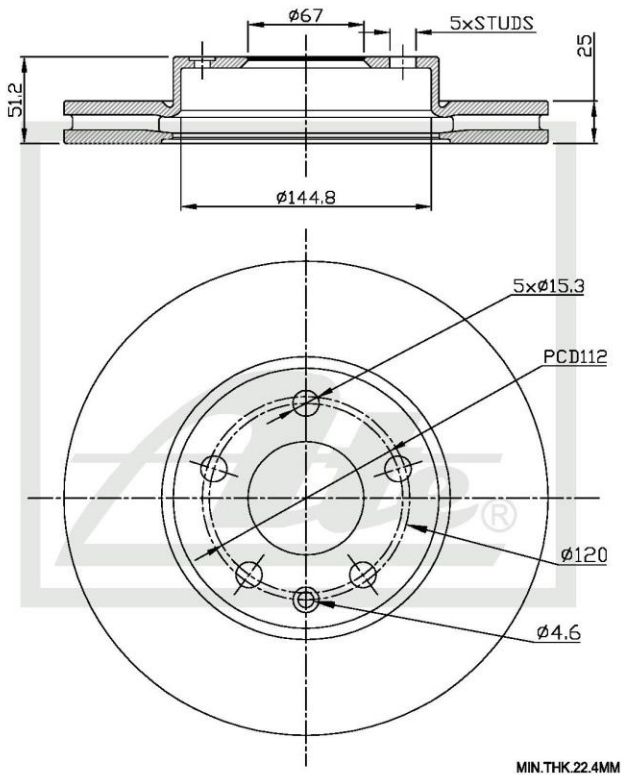

Drawing

Details of New Part

Brake Disc - FRONT

Brake Disc Sizes:

Diameter - 280mm

Height - 51mm

PCD - 5/120mm

Spigot - 67mm

Box Dimensions

Weight - 6500g

L - 310mm

H - 64mm

W - 300mm

Barcode

Vehicle Applications

MERCEDES-BENZ; A-CLASS (W176) 2012-; B-CLASS (W246) 2011-
CLA Coupe (C117) 2013-2019