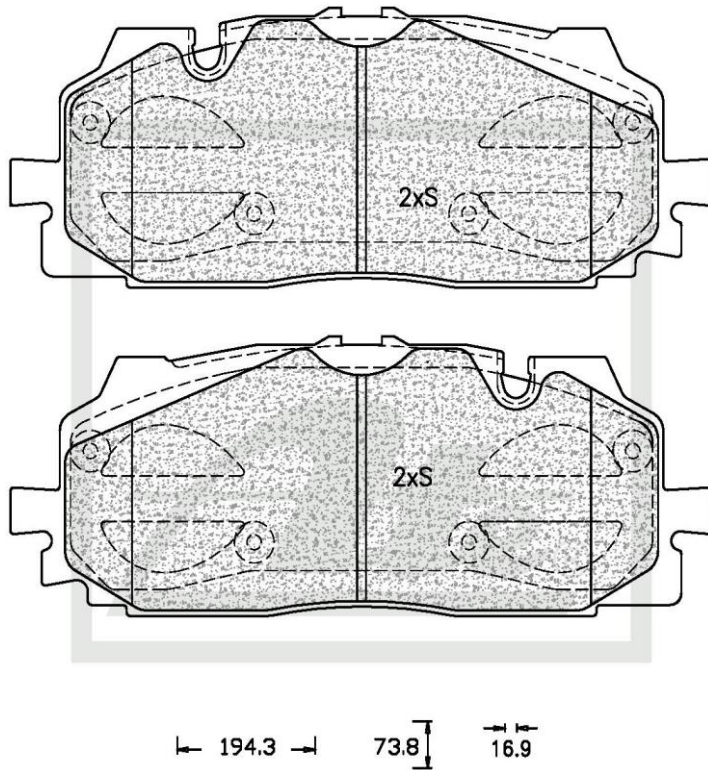

TECHNICAL BULLETIN
24 February 2020

ATE1308

(ATE and Teves are registered trademarks of Continental Teves AG & Co oHG and/or its affiliates in Frankfurt Germany and other Countries)

NEW PART NUMBER UPDATE

Drawing