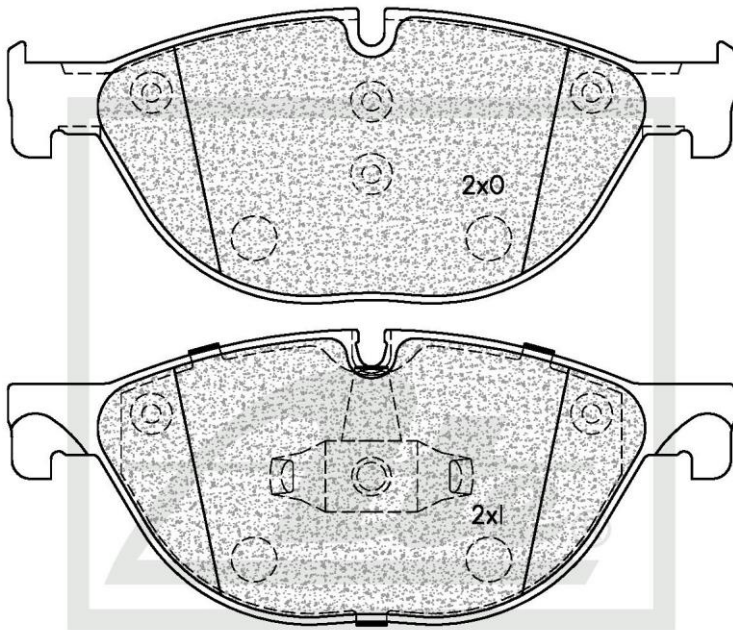

TECHNICAL BULLETIN
24 February 2020

ATE1315

(ATE and Teves are registered trademarks of Continental Teves AG & Co oHG and/or its affiliates in Frankfurt Germany and other Countries)

NEW PART NUMBER UPDATE

Drawing

← 192/193 →   79.1   → 19.5/18.5 ←

Details of New Part

BRAKE PAD - FRONT

Brake Pad Sizes:

Length - 192/193mm

Height - 79.1mm

Thickness - 19.5/18.5mm

Box Dimensions

Weight - 2891g

L - 305mm

H - 105mm

W - 246mm

Barcode

ATE1315

Vehicle Applications

BMW 5 SERIES (F10, F11, F07) 2009-2017;
BMW 6 SERIES (F06, F12, F13) 2011-;
BMW 7 SERIES (F01, F02, F03, F04) 2008-2015.

Fr.   Position   Rr.

CALL NOW TO ORDER YOUR STOCK !!!

(011) 898 1800

Picture(s) of vehicle(s) that this part is suitable for: