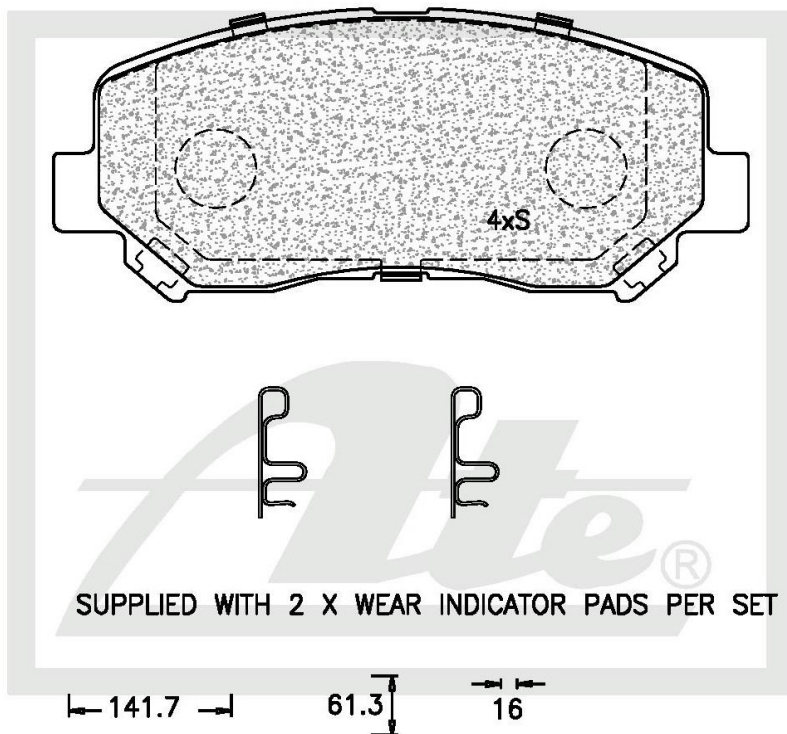

TECHNICAL BULLETIN
22 JUNE 2018

ATE1273

(ATE and Teves are registered trademarks of Continental Teves AG & Co oHG and/or its affiliates in Frankfurt Germany and other Countries)

NEW PART NUMBER UPDATE

Drawing

Details of New Part

Brake Pad Set - FRONT

Sizes:

L - 141.7mm

H - 61.3mm

W - 16mm

ATE1273

Vehicle Applications

Fr. Position Rr.

Mazda CX-5, 2.0, 2.2, 2012-

CALL NOW TO ORDER YOUR STOCK !!!

(011) 898 1800

Picture(s) of vehicle(s) that this part is suitable for:

"Single Minded about YOUR Safety"