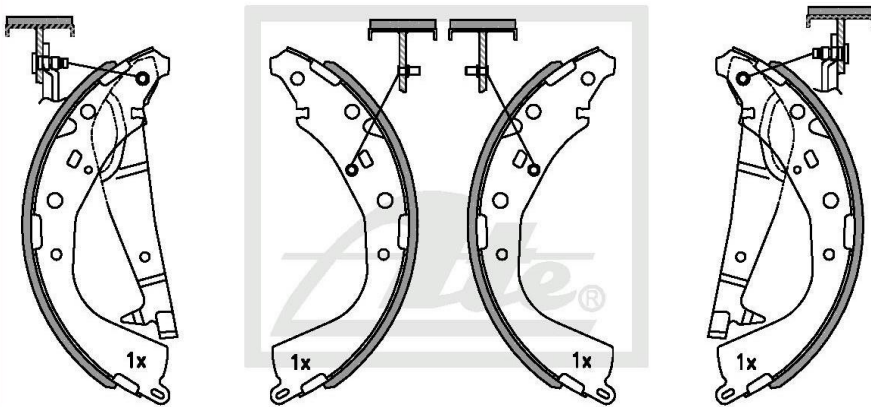

ATE1031BS

(ATE and Teves are registered trademarks of Continental Teves AG & Co oHG and/or its affiliates in Frankfurt Germany and other Countries)

PART NUMBER UPDATE

Drawing

(NOW INCLUDES LEVER)

Details of New Part

BRAKE SHOE - REAR

Brake Shoe Sizes:

Diameter - 294.6mm

Web Thickness - 5mm

Platform Thickness - 2mm

Width - 50.6mm

Box Dimensions

Weight - 3906g

L - 300mm

H - 100mm

W - 235mm

Barcode

ATE1031BS

Vehicle Applications

TOYOTA QUANTUM 2015-

Fr. Position Rr.