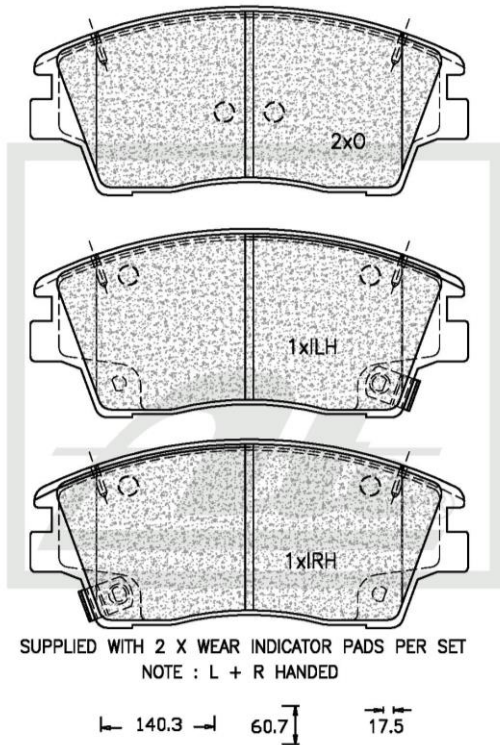

TECHNICAL BULLETIN
11 March 2020

ATE1362

(ATE and Teves are registered trademarks of Continental Teves AG & Co oHG and/or its affiliates in Frankfurt Germany and other Countries)

NEW PART NUMBER UPDATE

Drawing

Details of New Part

BRAKE PAD - FRONT

Brake Pad Sizes:

Length - 140.3mm

Height - 60.7mm

Thickness - 17.5mm

Box Dimensions

Weight - 1932g

L - 175mm

H - 55mm

W - 135mm

Barcode

ATE1362

Vehicle Applications

HYUNDAI TUCSON (JM,TL,TLE) 2016-;
KIA SPORTAGE (QL, QLE) 2015-;

Fr. Position Rr.

CALL NOW TO ORDER YOUR STOCK !!!

(011) 898 1800

Picture(s) of vehicle(s) that this part is suitable for:

www.ate.co.za

"Single Minded about YOUR Safety"