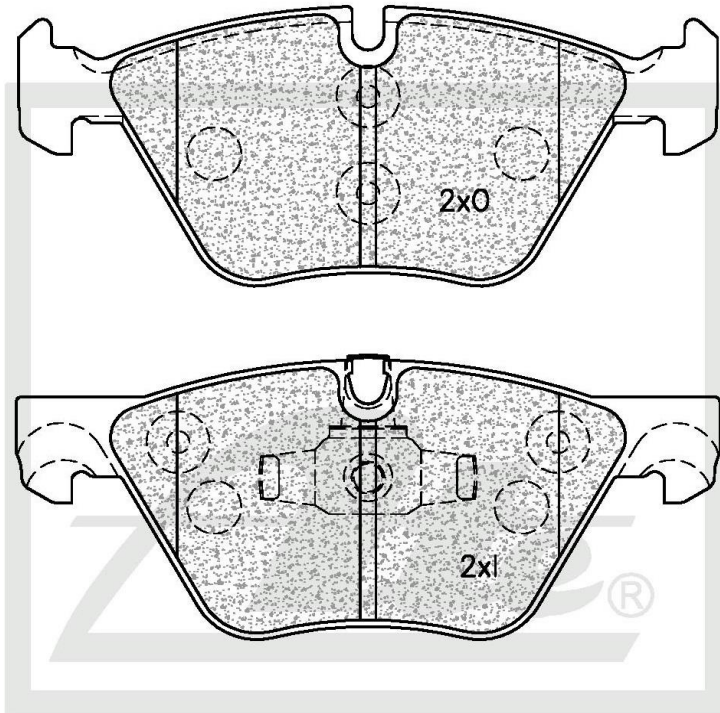

←154.6/155.6→ 63.5 ←18→

Details of New Part

Brake Pad - FRONT

Brake Pad Sizes:

Length - 154.6 / 155.6mm

Height - 63.5mm

Thickness - 18mm

Box Dimensions

Weight - 1834g

L - 115mm

H - 90mm

W - 220mm

Barcode

ATE1338

Vehicle Applications

BMW 5 SERIES (F10,F11,F07) 520d, 520i, 523i, 528i, 2010-