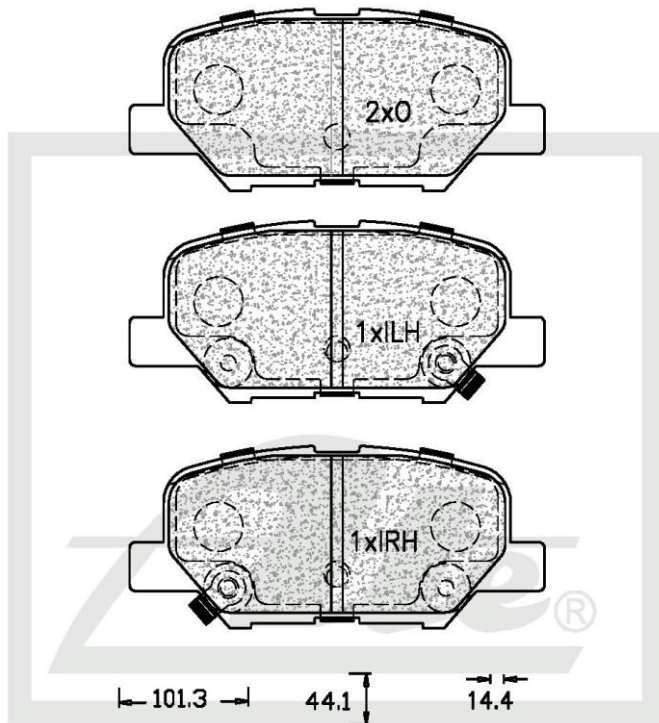

SUPPLIED WITH 2 X WEAR INDICATOR PADS PER SET
NOTE : L + R HANDED

Details of New Part

Brake Pad - REAR

Brake Pad Sizes:

Length - 101.3mm

Height - 44.1mm

Thickness - 14.4mm

Box Dimensions

Weight - 857g

L - 150mm

H - 53mm

W - 105mm

Barcode

ATE1345

Vehicle Applications

CITROEN C4 AIRCROSS 1.6Hdi 115, 2.0i 2012-; MAZDA 6 (GJ,GL) 2.0 2014-; MAZDA 6 (GJ) 2.5 20112-; MITSUBISHI ASX(GA_W_) 2.0i 2010-; MITSUBISHI OUTLANDER III (GG_W,GF_W,ZJ) 2.4i 2012-; PEUGEOT 4008 2.0 2012-.

Fr. Position Rr.

CALL NOW TO ORDER YOUR STOCK !!!

(011) 898 1800

Picture(s) of vehicle(s) that this part is suitable for:

"Single Minded about YOUR Safety"