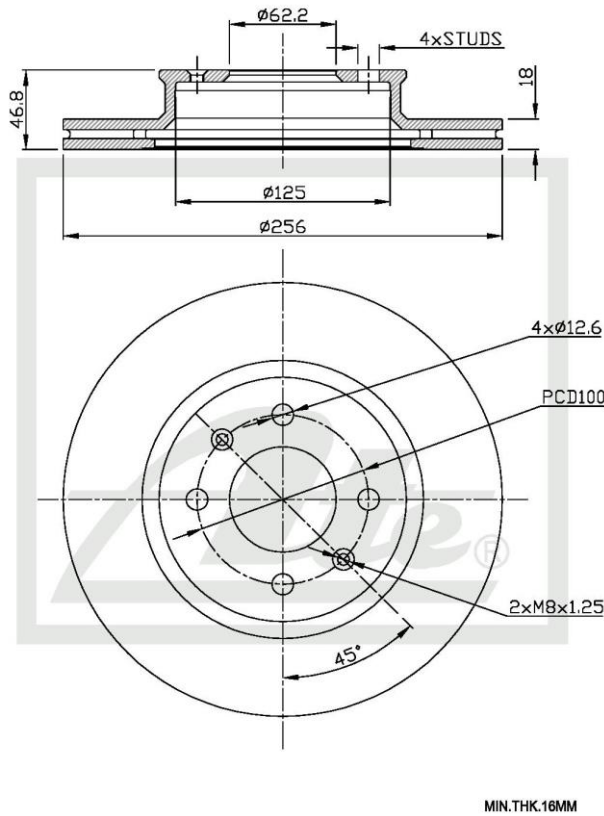

Drawing

Details of New Part

Brake Disc - FRONT

Brake Disc Sizes:

Diameter - 256mm

Height - 46.8mm

PCD - 4/100mm

Spigot - 62.2mm

Minimum Thickness - 16mm

Box Dimensions

Weight - 4800g

L - 290mm

H - 55mm

W - 285mm

Barcode

118.0151