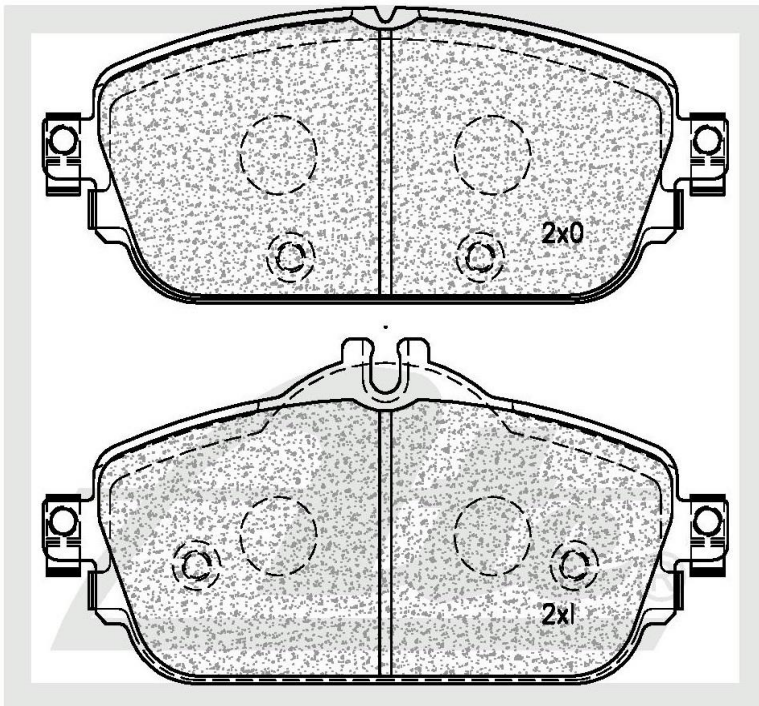

## NEW PART NUMBER UPDATE

Drawing

← 144 →    60/70.1    ← 18.3 →

Details of New Part

Brake Pad - FRONT

Brake Pad Dimensions:

Length - 144mm

Height - 60/70.1mm

Thickness - 18.3mm

Box Dimensions

Weight - 1935g

L - 180mm

H - 80mm

W - 130mm

Barcode

**ATE1303**