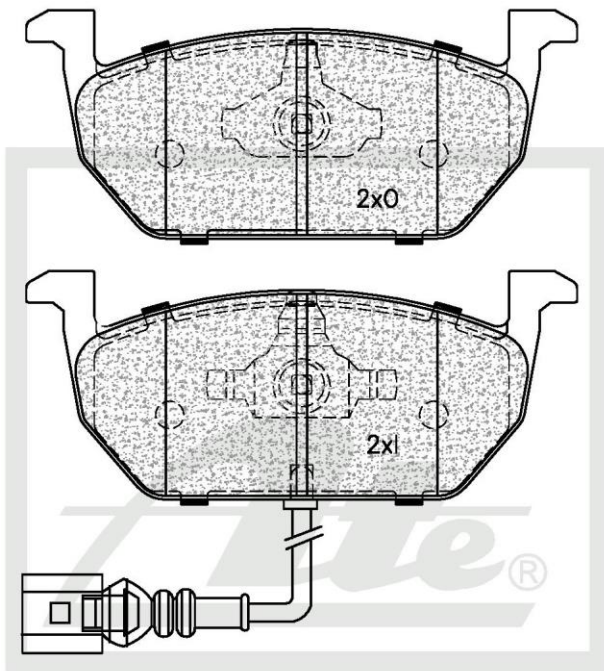

## NEW PART NUMBER UPDATE

### Drawing

SUPPLIED WITH 1 X WEAR INDICATOR PAD PER SET

← 146 →      62.6      → 17.2 ←

#### Brake Pad Dimensions:

Length - 146mm

Height - 62.6mm

Thickness - 17.2mm

#### Box Dimensions

Weight - 1665g

L - 180mm

H - 80mm

W - 130mm