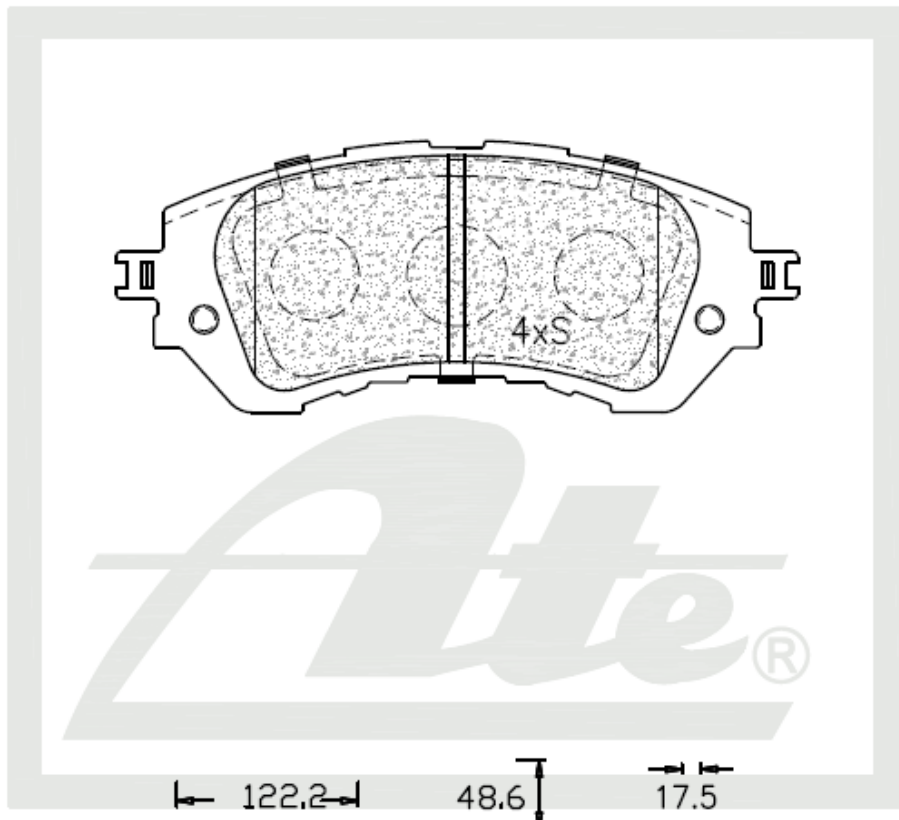

ATE1393

NEW PART NUMBER

Drawing

Details of New Part

Brake Pad – Front

Product Dimensions

Length – 122.2mm

Height – 48.6mm

Thickness – 17.5mm

Package Dimensions

Weight – 1087g

L – 150mm

W – 106mm

H – 54mm

Barcode

ATE1393