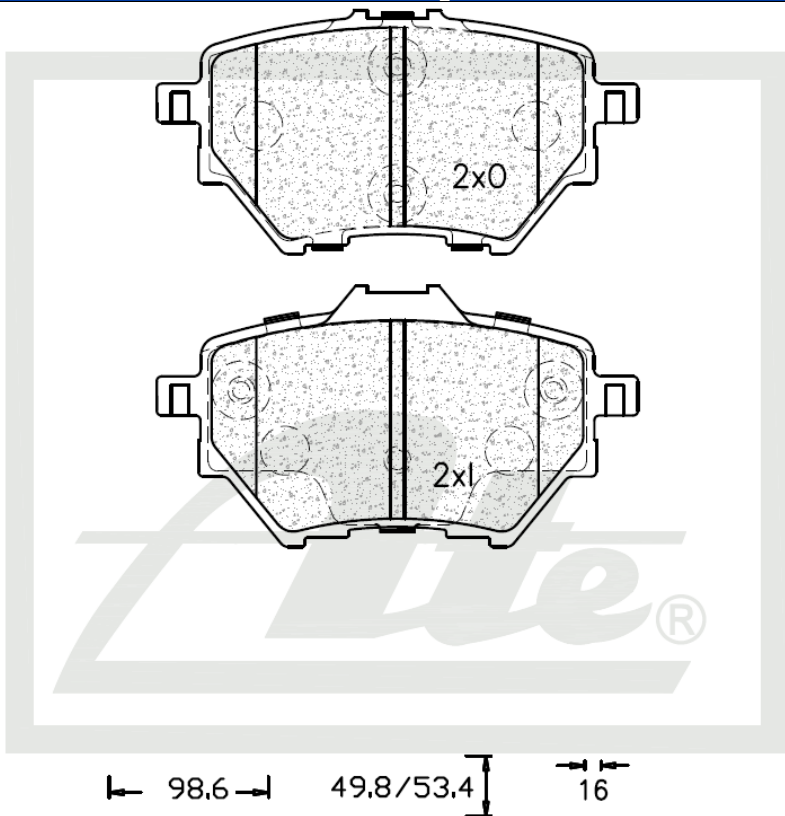

ATE1398

NEW PART NUMBER

Drawing

Details of New Part

Brake Pad – Rear

Product Dimensions

Length – 98.6mm

Height – 49.8/53.4mm

Thickness – 16mm

Package Dimensions

Weight – 965g

L – 170mm

W – 135mm

H – 55mm

Barcode

ATE1398