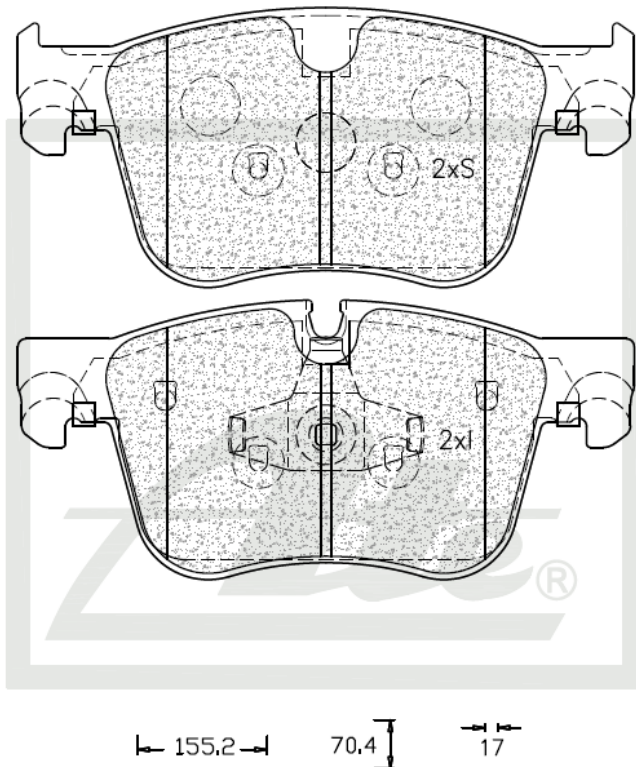

ATE1397

NEW PART NUMBER

Drawing

Details of New Part

Brake Pad – Front

Product Dimensions

Length – 155.2mm

Height – 70.4mm

Thickness – 17mm

Package Dimensions

Weight – 2030g

L – 195mm

W – 165mm

H – 90mm

Barcode

ATE1397