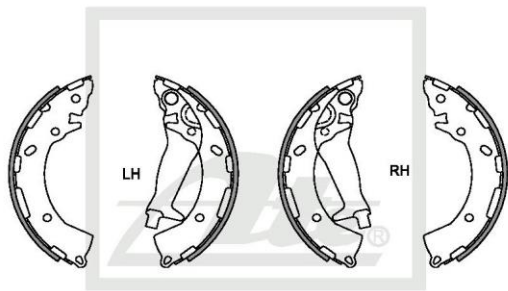

Details of new Part:

ATE1052BS

KIA
HYUNDAI

REAR

Brake Shoe Set - REAR

Sizes:

Diameter - 203mm

Width - 31mm

Web - 3.2mm

ATE1052BS

DIAMETER	WEB	PLATFORM	WIDTH	COMMENTS
203	3.2	2	31	

Vehicle Application(s):

Fr. Position Rr.

HYUNDAI ACCENT IV (RB) 2010-; KIA RIO III (UB) 2011-

CALL NOW TO ORDER YOUR STOCK !!!

(011) 898 - 1800