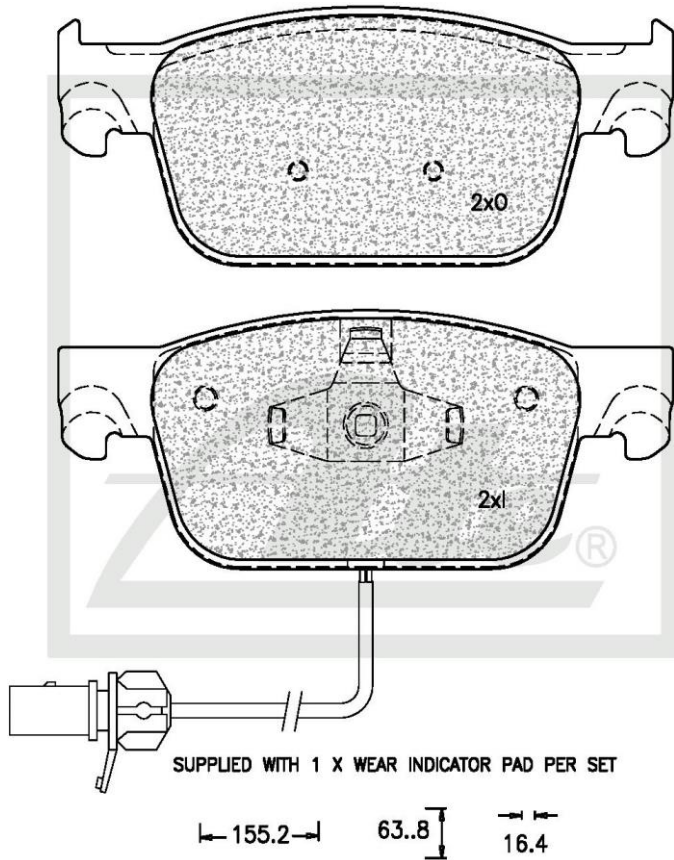

TECHNICAL BULLETIN
6 February 2019

ATE1306

(ATE and Teves are registered trademarks of Continental Teves AG & Co oHG and/or its affiliates in Frankfurt Germany and other Countries)

NEW PART NUMBER UPDATE

Drawing

Details of New Part

Brake Pad - FRONT

Brake Pad Dimensions:

Length - 155.2mm

Height - 63.8mm

Thickness - 16.4mm

Box Dimensions

Weight - 1918g

L - 195mm

H - 65mm

W - 135mm

Barcode

ATE1306

Vehicle Application(s)

AUDI A4, 1.4TFSi, 2.0TFSi, 2.0TDi, 2015-
(8W2, B9)

Fr. Position Rr.

CALL NOW TO ORDER YOUR STOCK !!!

(011) 898 1800

Picture(s) of vehicle(s) that this part is suitable for:

www.ate.co.za

"Single Minded about YOUR Safety"