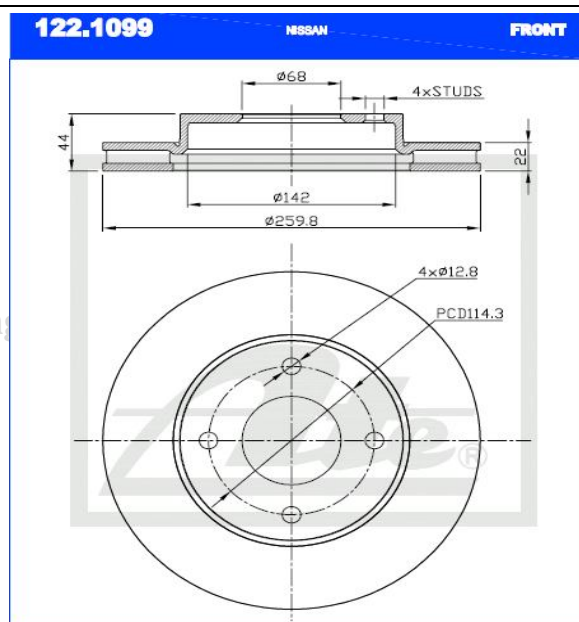

NEW Vehicle Application(s):

RENAULT CAPTUR - All Models 2015-

CALL NOW TO ORDER YOUR STOCK !!

(011) 898 - 1800 !!

Part fitting this vehicle:

Fr. Position Rr.

FRONT Brake Disc - 122.1099

NB! 122.1099 also fits the Nissan Livina, Grand Livina & Tiida 2007-2013 !