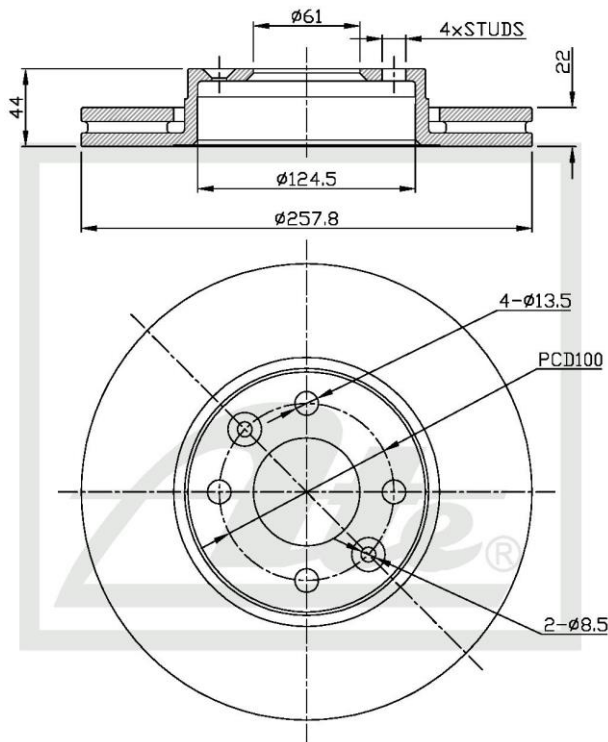

Drawing

MIN.THK.19.8MM

Details of New Part

Brake Disc - FRONT

Brake Disc Sizes:

Diameter - 258mm

Height - 44mm

PCD - 4/100mm

Spigot - 61mm

Box Dimensions

Weight - 5760g

L - 280mm

H - 50mm

W - 270mm

Barcode

122.0270