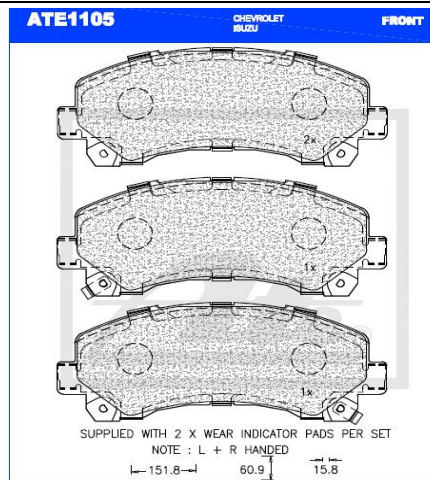

NEW Vehicle Application(s):

Chevrolet Trailblazer - 2.5D, AWD, 2.8CRDi, AWD & 3.6, AWD - All Models 2012-

CALL NOW TO ORDER YOUR STOCK !!

(011) 898 - 1800 !!

Part fitting this vehicle:

Fr. Position Rr.

FRONT Brake Pad - ATE1105
FRONT Brake Disc - 127.0002