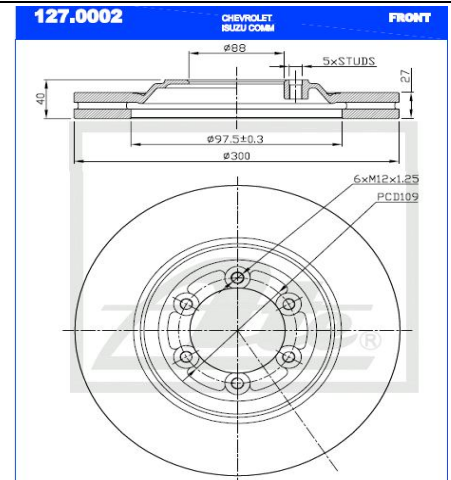

NEW Vehicle Application(s):

Chevrolet Trailblazer - 2.5D, AWD, 2.8CRDi, AWD & 3.6, AWD - All Models 2012-

CALL NOW TO ORDER YOUR STOCK !!

(011) 898 - 1800 !!

Part fitting this vehicle:

Fr. Position Rr.

FRONT Brake Pad - ATE1105
FRONT Brake Disc - 127.0002