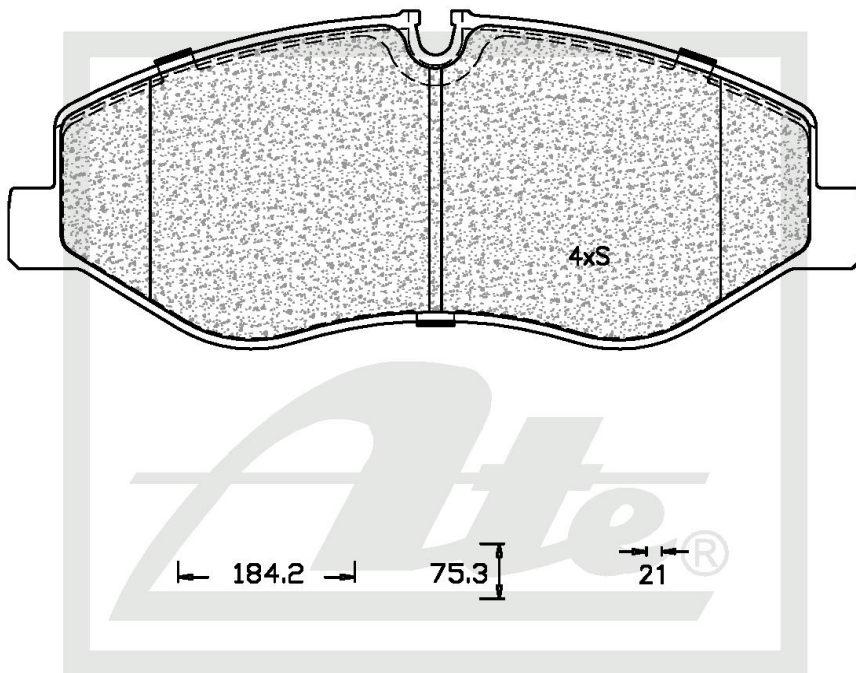

ATE1319

(ATE and Teves are registered trademarks of Continental Teves AG & Co oHG and/or its affiliates in Frankfurt Germany and other Countries)

NEW PART NUMBER UPDATE

Drawing

Details of New Part

Brake Pad - FRONT

Brake Pad Sizes:

Length - 184.2mm

Height - 75.3mm

Thickness - 21mm

Box Dimensions

Weight - 3300g

L - 200mm

H - 90mm