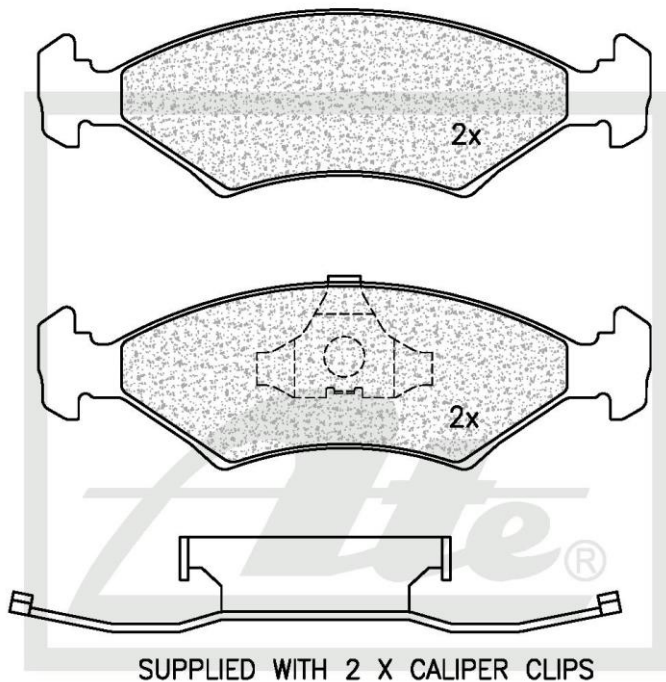

(ATE and Teves are registered trademarks of Continental Teves AG & Co oHG and/or its affiliates in Frankfurt Germany and other Countries)

PART NUMBER: ATE327 - ATE334

SUPECESSION

Drawing

Details of Part

Brake Pad Set - FRONT

Sizes:

L - 151.5mm

H - 47mm

W - 16mm

ATE327 HAS BEEN DISCONTINUED
AND REPLACED WITH ATE334

ATE334

VEHICLE APPLICATIONS

Fr. Position Rr.