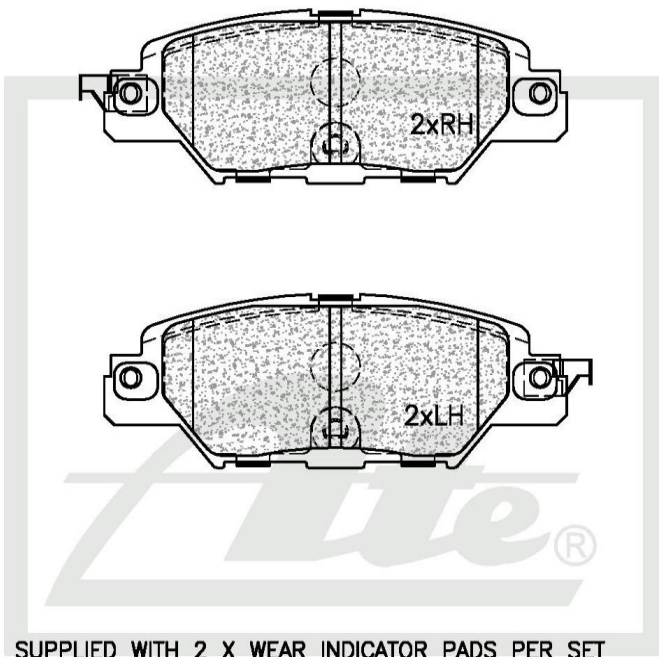

ATE1318

(ATE and Teves are registered trademarks of Continental Teves AG & Co oHG and/or its affiliates in Frankfurt Germany and other Countries)

NEW PART NUMBER UPDATE

Drawing

SUPPLIED WITH 2 X WEAR INDICATOR PADS PER SET
NOTE : L + R HANDED

Details of New Part

BRAKE PAD - REAR

Brake Pad Sizes:

Length - 112.1mm
Height - 43.1mm
Thickness - 14.5mm

Box Dimensions

Weight - 940g
L - 172mm
H - 73mm
W - 82mm

Barcode

ATE1318