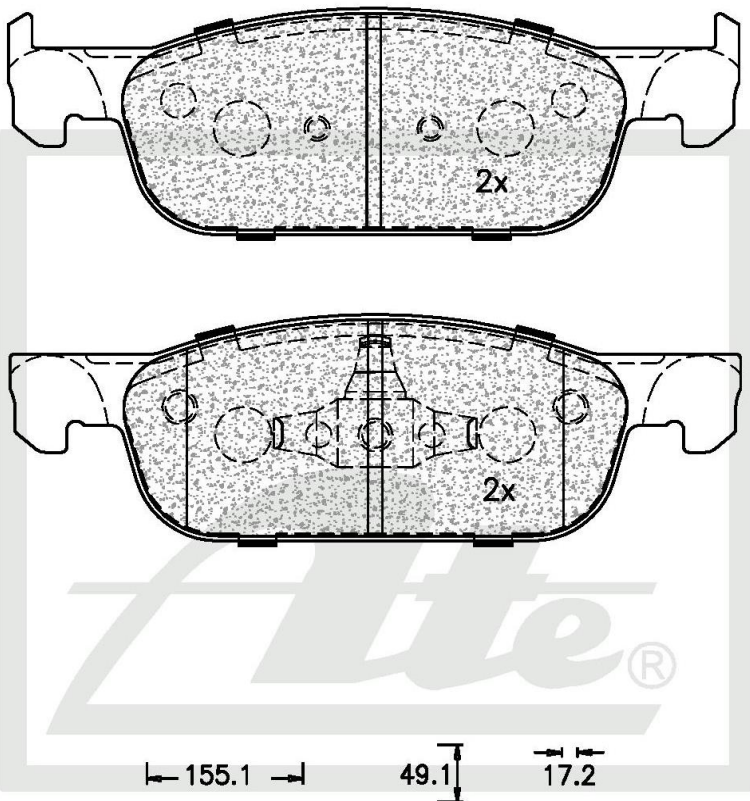

TECHNICAL BULLETIN
29 May 2018

ATE1269

(ATE and Teves are registered trademarks of Continental Teves AG & Co oHG and/or its affiliates in Frankfurt Germany and other Countries)

NEW PART NUMBER UPDATE

Drawing

Details of New Part

Brake Pad Set - FRONT

Sizes:

L - 155.1mm

H - 49.1mm

W - 17.2mm

ATE1269

Vehicle Applications