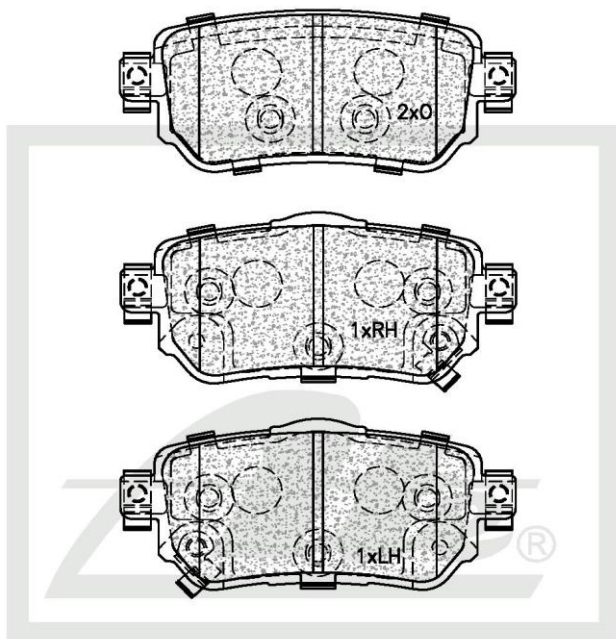

## NEW PART NUMBER UPDATE

### Drawing

SUPPLIED WITH 2 X WEAR INDICATOR PAD PER SET

← 103.4 →    44.9/47.5    ← 15 →

### Details of New Part

Brake Pad Set - REAR

Sizes:

L - 103.4mm

H - 47.5mm

W - 15mm

**ATE1274**