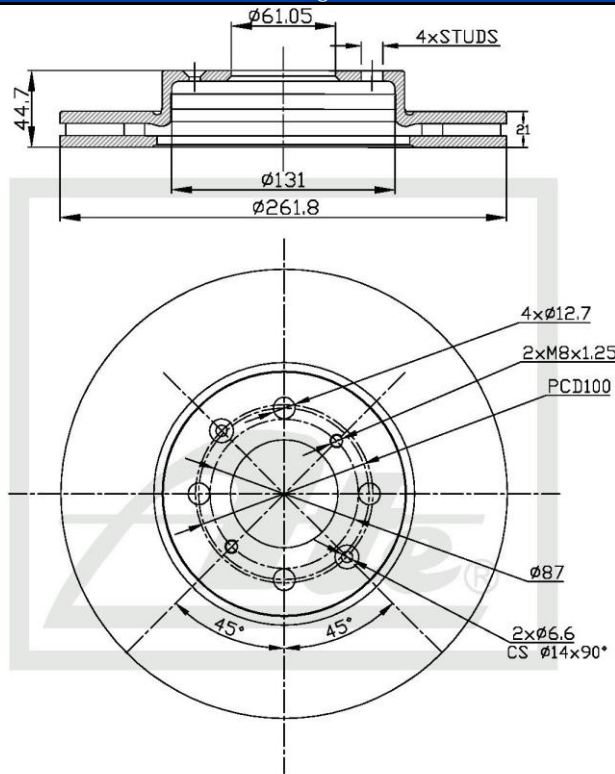

## NEW PART NUMBER UPDATE

### Drawing

MIN.THK.19 MM

#### Brake Disc Sizes:

Diameter - 262mm

Height - 44.7mm

Thickness - 21mm

Spigot - 61mm

#### Box Dimensions

Weight - 5346g

L - 275mm

H - 50mm

W - 285mm