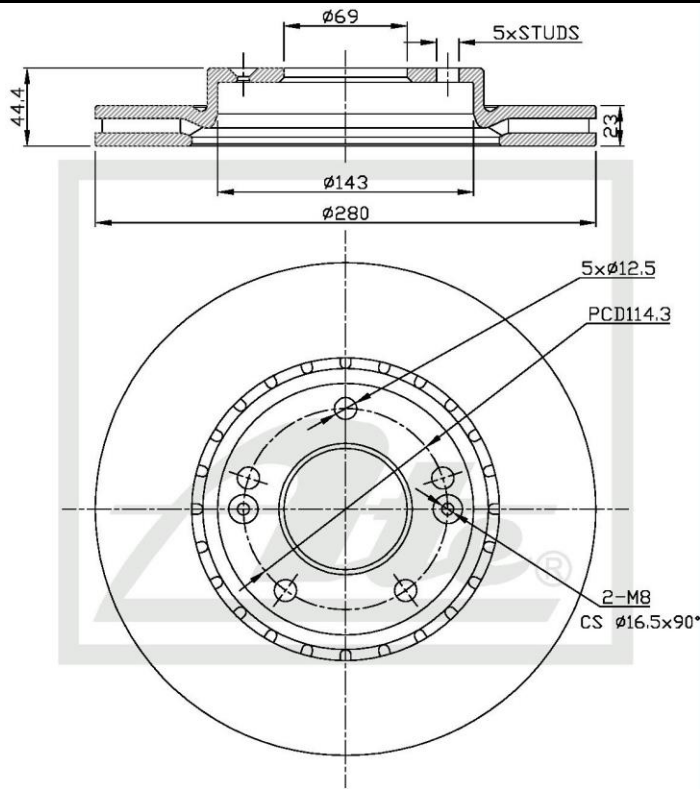

Details of New Part

Brake Disc - Front

Brake Disc Sizes:

Diameter - 280mm

Height - 44.4mm

Thickness - 23mm

Spigot - 69mm

Box Dimensions

Weight - 6492 g

L - 300 mm

H - 60mm

W - 310mm

Barcode

Vehicle Applications

HYUNDAI, ELANTRA 2010-; i30 2012-; VELOSTER 2012-

Fr. Position Rr.