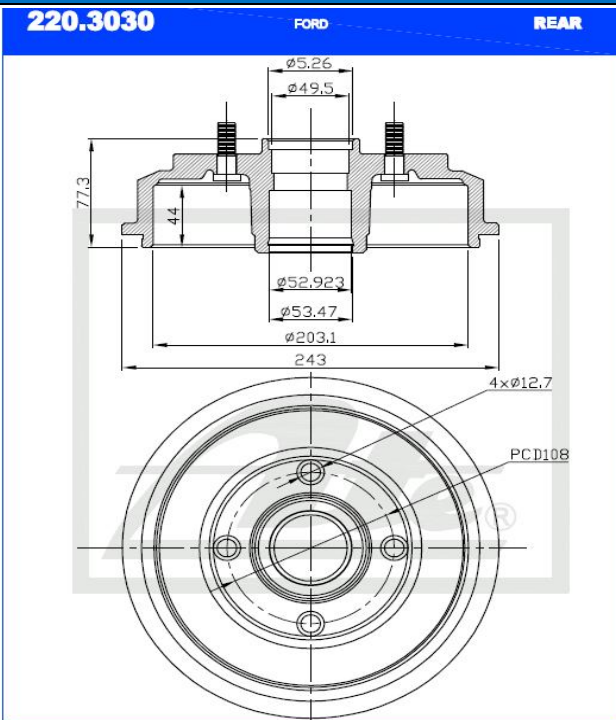

ATE TECHNICAL BULLETIN
04 NOVEMBER 2016

ATE is a registered trademark of Continental Teves AG & Co oHG and/or its affiliates in Frankfurt Germany and other Countries

NEW PART NUMBER UPDATE

New Part Number: 220.3030

Details of new Part:

BRAKE DRUM - REAR

Sizes:

OD - 243.0 mm

SPIGOT - 49.5 mm

ID - 203.1/ 53.47/ 52.92 mm

HEIGHT - 77.3/ 44.0 mm

HOLES - 4 x 12.7 mm

PCD - 108.0 mm

Note: Alternative to 220.0009 & 220.3020

Vehicle Application(s):

Fr. Position Rr.

**FORD FIESTA 1.0 Trend, Titanium, 1.4 Ambiente', Trend, Titanium, 1.6i Ambiente', Trend, Titanium, TDCi Ambiente' 2009-on;
 FORD FIGO 1.4i Ambiente', Trend, TDCi Ambiente' 2013-on;
 FORD IKON 1.4i Ambiente', TDCi Trend, 1.6i Ambiente', Trend 2007-2012**

CALL NOW TO ORDER YOUR STOCK !!

(011) 898 - 1800 !

Picture(s) of vehicle(s) that this part is suitable for:

"Single Minded about YOUR Safety"