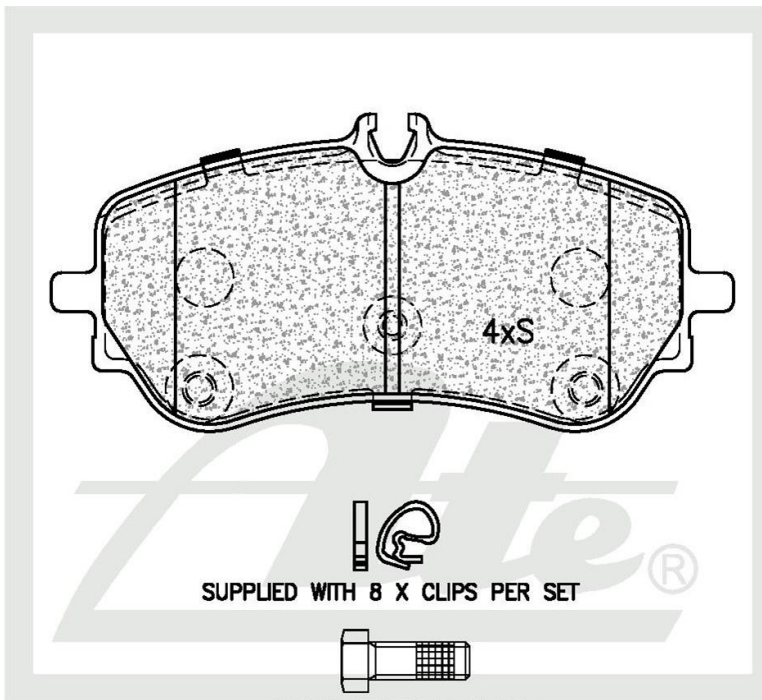

TECHNICAL BULLETIN
08 JULY 2020

ATE1349

(ATE and Teves are registered trademarks of Continental Teves AG & Co oHG and/or its affiliates in Frankfurt Germany and other Countries)

NEW PART NUMBER UPDATE

Drawing

141.3 65.2 19.3

Details of New Part

Brake Pad - REAR

Brake Pad Sizes:

Length - 141.3mm

Height - 65.2mm

Thickness - 19.3mm

Box Dimensions

Weight - 2018g

L - 185mm

H - 65mm

W - 95mm

Barcode

ATE1349

Vehicle Applications

VW AMAROK 3.0 TDI (2HA,2HB,S1B,S6B,S7A,S7B) 2016-
VW CRAFTER 2.0 TDI (SY,SX) 2016-

Fr. Position Rr.

CALL NOW TO ORDER YOUR STOCK !!!

(011) 898 1800

Picture(s) of vehicle(s) that this part is suitable for:

"Single Minded about YOUR Safety"