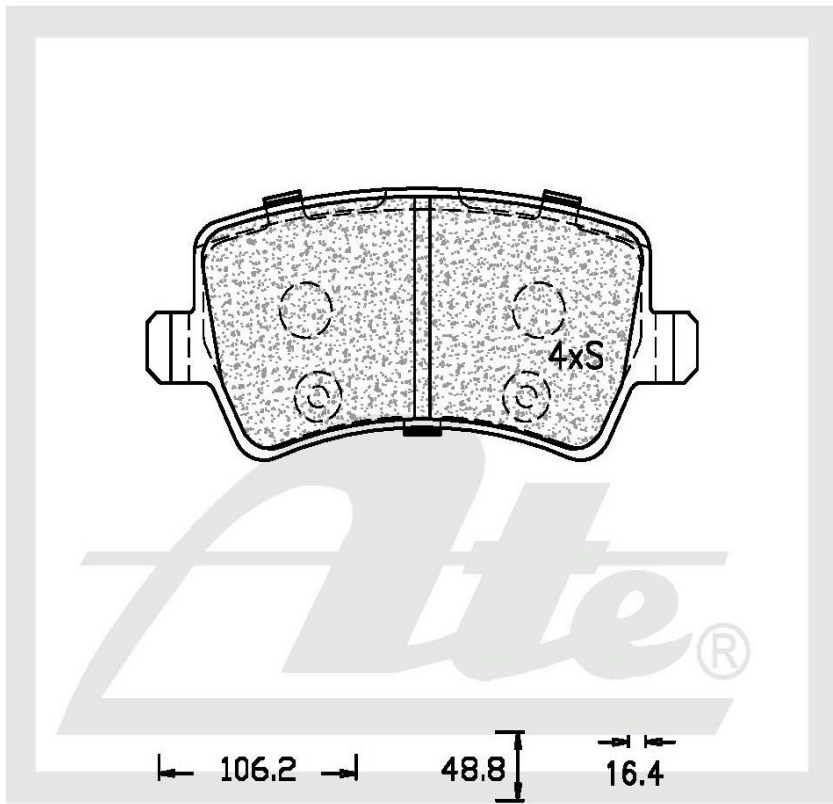

TECHNICAL BULLETIN
31 July 2019

ATE1333

(ATE and Teves are registered trademarks of Continental Teves AG & Co oHG and/or its affiliates in Frankfurt Germany and other Countries)

NEW PART NUMBER UPDATE

Drawing

Details of New Part

Brake Pad - REAR

Brake Pad Sizes:

Length - 106.2mm

Height - 48.8mm

Thickness - 16.4mm

Box Dimensions

Weight - 1008g

L - 170mm

H - 70mm

W - 80mm

Barcode

ATE1333

Vehicle Applications

Fr. Position Rr.

LAND ROVER RANGE ROVER EVOQUE (L538) 2.0, 2.2D, 2011-;
LAND ROVER FREELANDER II (I539) 2.0, 2.2, 3.2, 2006-2014;
VOLVO S60, S80, V60, XC60, XC70, 2006-

CALL NOW TO ORDER YOUR STOCK !!!

(011) 898 1800

Picture(s) of vehicle(s) that this part is suitable for:

"Single Minded about YOUR Safety"