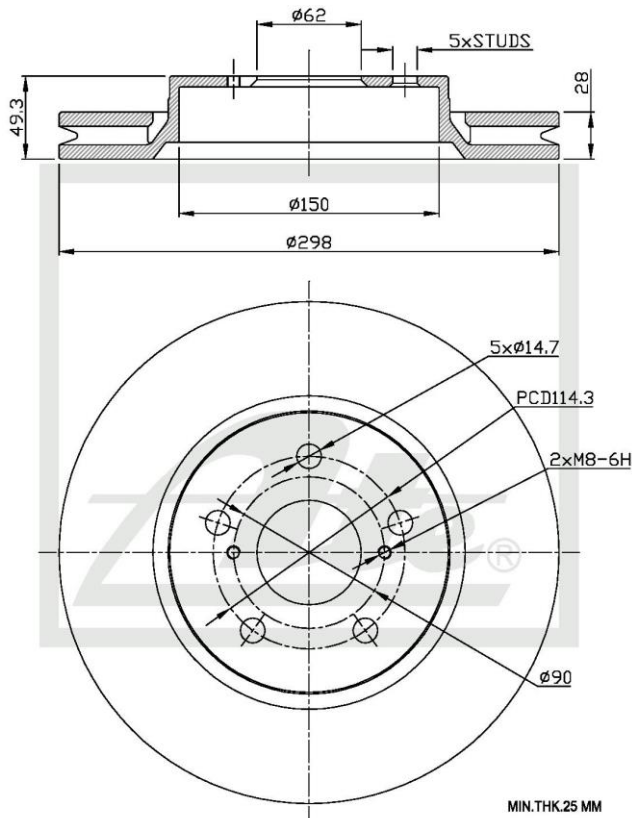

Drawing

Details of New Part

Brake Disc - Front

Brake Disc Sizes:

Diameter - 298mm

Height - 49.3mm

Thickness - 28mm

Spigot - 62mm

Box Dimensions

Weight - 8694 g

L - 325 mm

H - 65 mm

W - 340 mm

Barcode

Vehicle Applications

TOYOTA CH-R 2016-

Fr. Position Rr.

CALL NOW TO ORDER YOUR STOCK !!!

(011) 898 1800

Picture(s) of vehicle(s) that this part is suitable for:

"Single Minded about YOUR Safety"