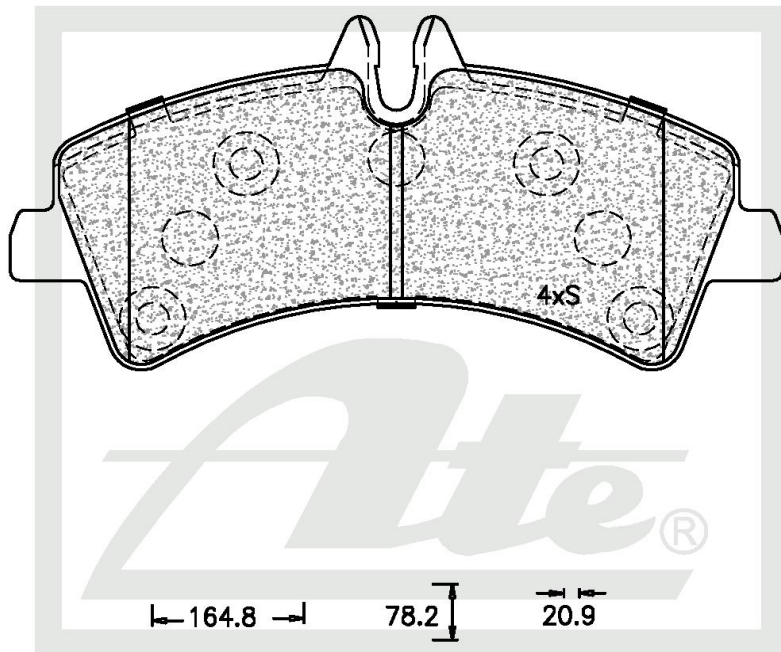

TECHNICAL BULLETIN
18 September 2018

ATE1141

(ATE and Teves are registered trademarks of Continental Teves AG & Co oHG and/or its affiliates in Frankfurt Germany and other Countries)

NEW PART NUMBER UPDATE

Drawing

Details of New Part

Brake Pad - REAR

Brake Pad Sizes:

L - 164.8mm

H - 78.2mm

W - 20.9mm

Box Dimensions

Weight - 2450g

L - 165mm

H - 90mm

W - 200mm

Barcode

ATE1141

Vehicle Applications

Fr. Position Rr.