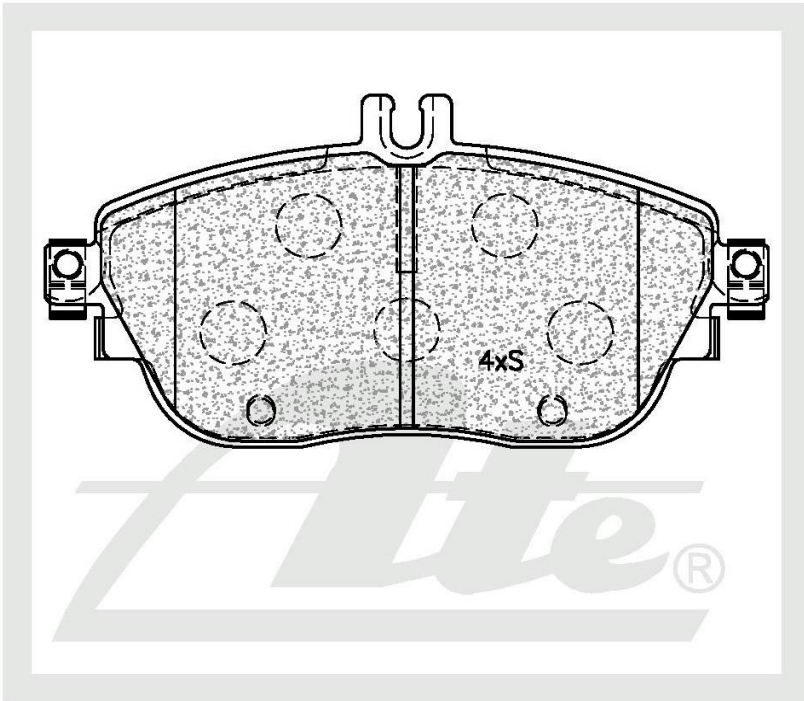

TECHNICAL BULLETIN
4 October 2018

ATE1287

(ATE and Teves are registered trademarks of Continental Teves AG & Co oHG and/or its affiliates in Frankfurt Germany and other Countries)

NEW PART NUMBER UPDATE

[Drawing](#)

[Details of New Part](#)

← 143.8 → 72.4 → 18.4 ←

Brake Pad - FRONT

Brake Pad Sizes:

L - 143.8mm

H - 72.4mm

W - 18.4mm

Box Dimensions

Weight - 1795g

L - 190mm

H - 70mm

W - 107mm

Barcode

ATE1287

[Vehicle Applications](#)

Fr. Position Rr.