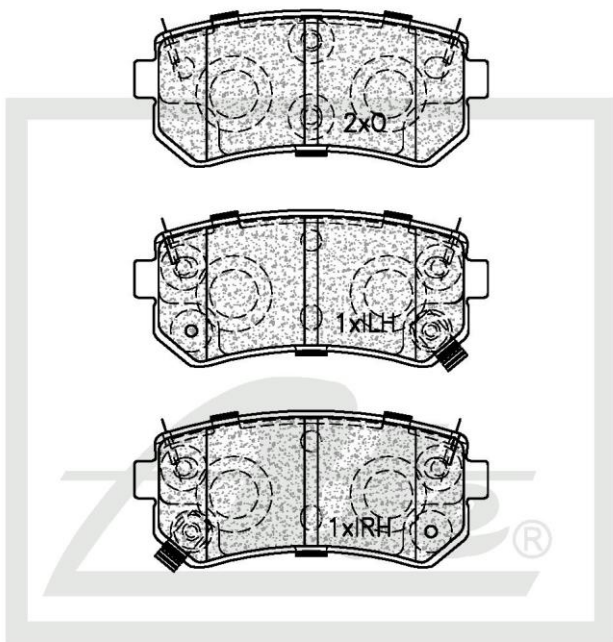

### Drawing

SUPPLIED WITH 2 X WEAR INDICATOR PADS PER SET  
NOTE : L + R HANDED

### Details of New Part

Brake Pad - REAR

#### Brake Pad Sizes:

Length - 93mm

Height - 41.1mm

Thickness - 15.5mm

#### Box Dimensions

Weight 824g

L - 150mm

H - 50mm

W - 95mm