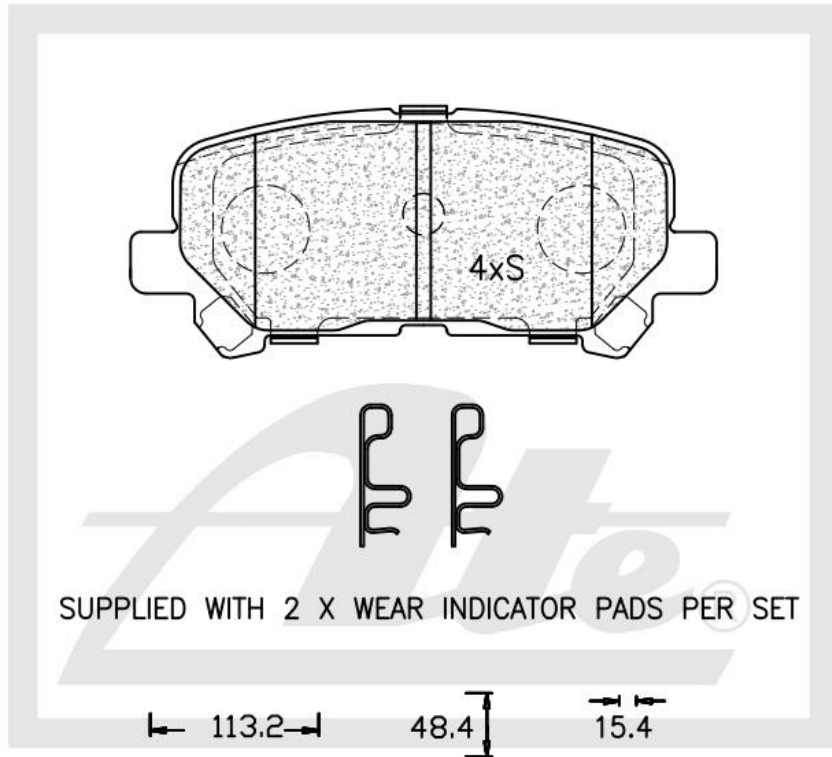

## NEW PART NUMBER

Drawing

Details of New Part

**Brake Pad – Rear**

Product Dimensions

Length – 113.21mm

Height -48.4 mm

Thickness – 15.4mm

Package Dimensions

Weight –1030g

L – 155mm

W – 105mm

H – 55mm

Barcode

**ATE1382**

Vehicle Applications