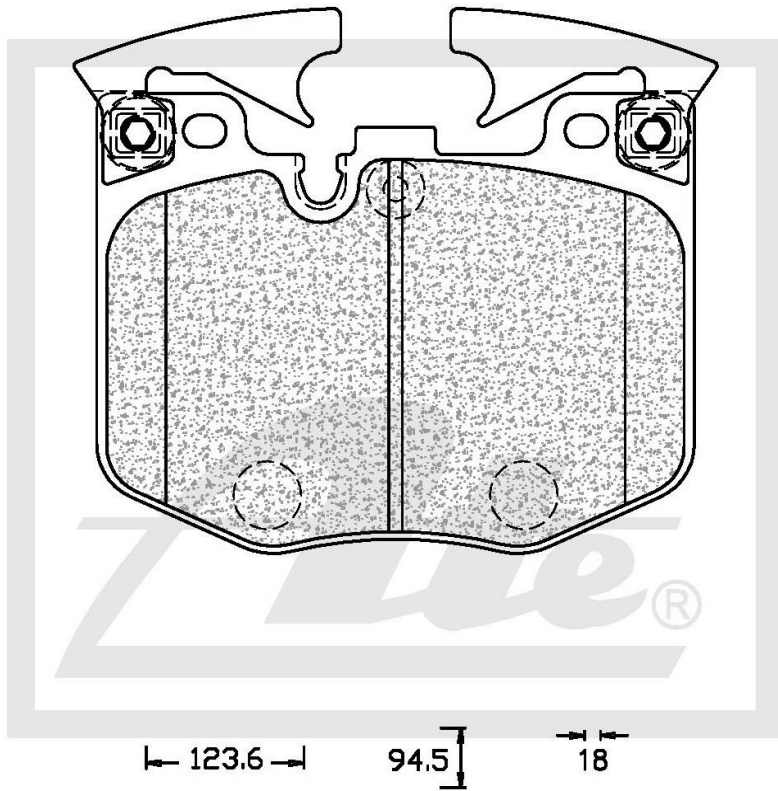

TECHNICAL BULLETIN
16 OCTOBER 2019

ATE1344

(ATE and Teves are registered trademarks of Continental Teves AG & Co oHG and/or its affiliates in Frankfurt Germany and other Countries)

NEW PART NUMBER UPDATE

Drawing