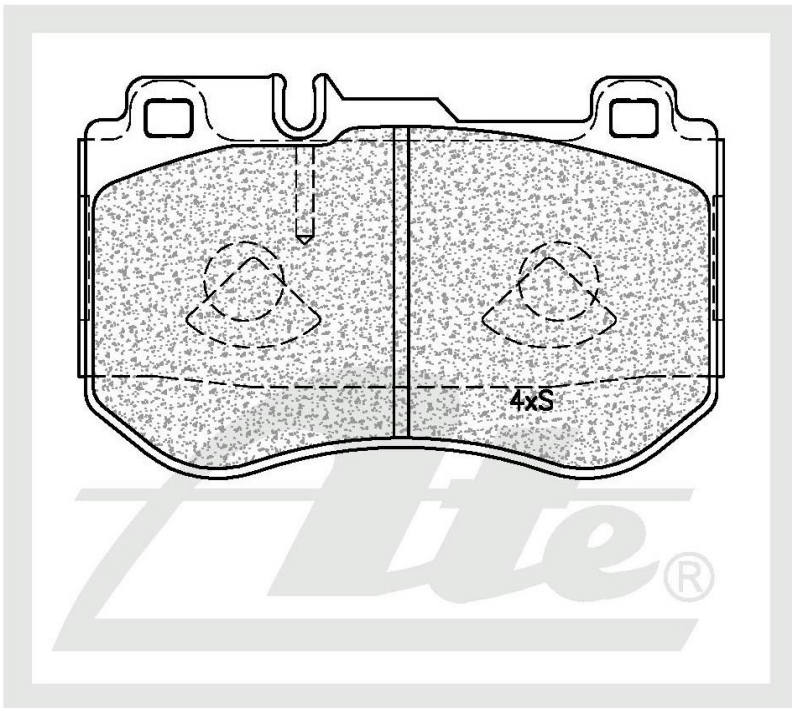

TECHNICAL BULLETIN
10 December 2018

ATE1302

(ATE and Teves are registered trademarks of Continental Teves AG & Co oHG and/or its affiliates in Frankfurt Germany and other Countries)

NEW PART NUMBER UPDATE

Drawing

← 130.1 → 82.1 ← 19 →

Details of New Part

Brake Pad - FRONT

Brake Pad Dimensions:

Length - 130.1mm

Height - 82.1mm

Thickness - 19mm

Box Dimensions

Weight - 2395g

L - 180mm

H - 80mm

W - 130mm

Barcode

ATE1302

Vehicle Application(s)